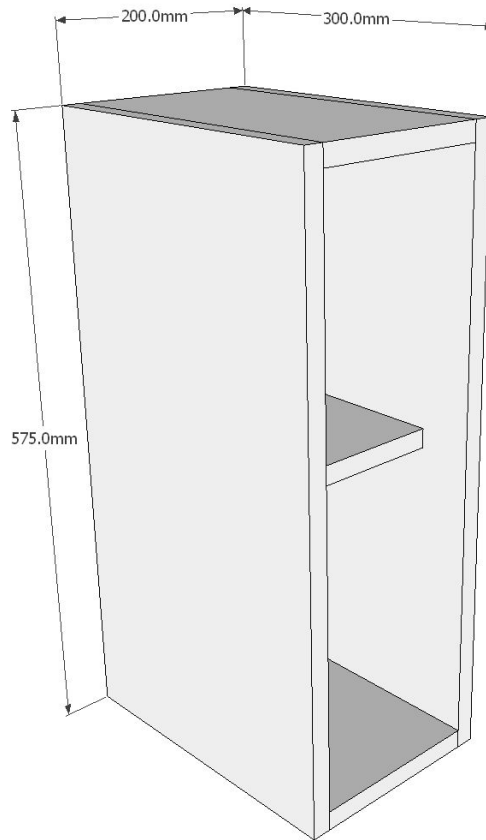

200mm Wall Open Display Unit (Low)

Information

Low height Open wall unit in your chosen carcass colour. Wall hanging brackets included.

Cabinet Specification

18mm thick colour matched cabinet (where possible).

9mm Back Panel.

18mm Service Void.

Wall Hanging Brackets.

Fitting Instructions

Fix the wall hanging brackets at the required position, checking for hidden cables first. Hang the cabinet on the brackets and level the unit as required before securing it to the wall. Fix to any adjacent units using the Cabinet Connectors.