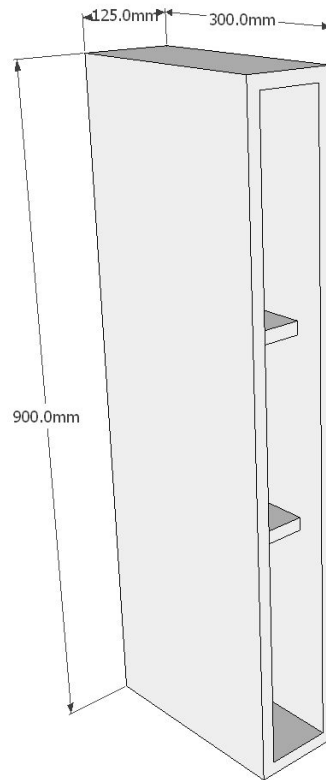

125mm Wall Open Display Unit (High)

Information

High height Open wall unit in your chosen carcass colour. Wall hanging brackets included.

Cabinet Specification

18mm thick colour matched cabinet (where possible).

9mm Back Panel.

18mm Service Void.

Wall Hanging Brackets.

Fitting Instructions

Fix the wall hanging brackets at the required position, checking for hidden cables first. Hang the cabinet on the brackets and level the unit as required before securing it to the wall. Fix to any adjacent units using the Cabinet Connectors.