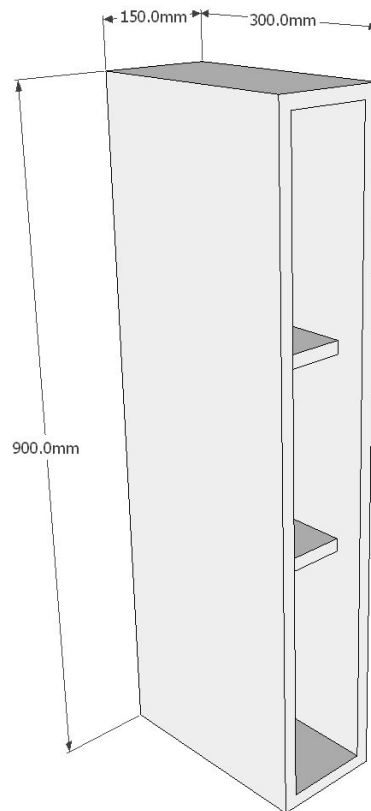

150mm Wall Open Display Unit (High)

Information

High height Open wall unit in your chosen carcass colour. Wall hanging brackets included.

Cabinet Specification

18mm thick colour matched cabinet (where possible).

9mm Back Panel.

18mm Service Void.

Wall Hanging Brackets.

Fitting Instructions

Fix the wall hanging brackets at the required position, checking for hidden cables first. Hang the cabinet on the brackets and level the unit as required before securing it to the wall. Fix to any adjacent units using the Cabinet Connectors.