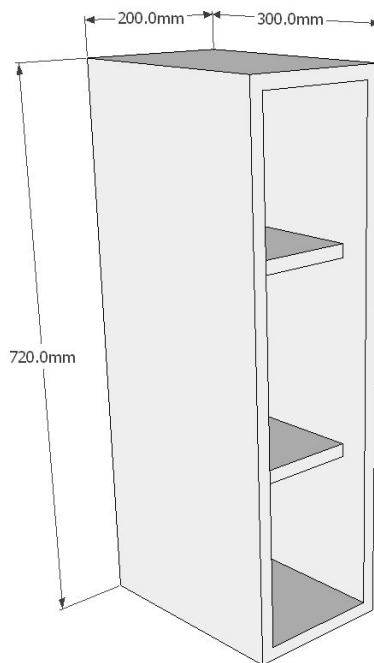

200mm Wall Open Display Unit (Medium)

Information

Medium height Open wall unit in your chosen carcass colour. Wall hanging brackets included.

Cabinet Specification

18mm thick colour matched cabinet (where possible).

9mm Back Panel.

18mm Service Void.

Wall Hanging Brackets.

Fitting Instructions

Fix the wall hanging brackets at the required position, checking for hidden cables first. Hang the cabinet on the brackets and level the unit as required before securing it to the wall. Fix to any adjacent units using the Cabinet Connectors.