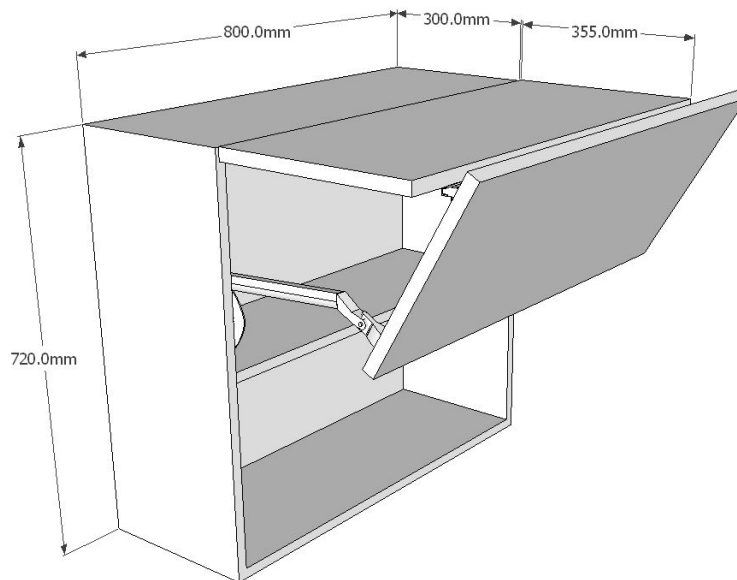

# 800mm Vertical Bi-Fold Wall Unit (Medium)

## Information

Vertical Bifold Wall unit supplied with two 355 x 796mm doors in your chosen style and colour. Hinges, Bifold Lift Mechanism, Soft Close Hinges and Wall hanging brackets included.

## Cabinet Specification

18mm thick colour matched cabinet (where possible).

9mm Back Panel.

18mm Service Void.

Wall Hanging Brackets.

Soft Close Hinges.

Bifold Lift Mechanism

Bifold Joining Hinge