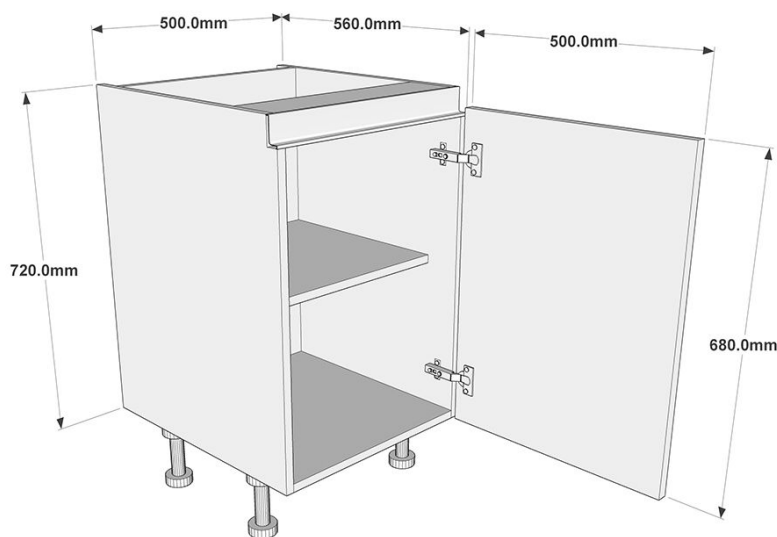

500mm True Handleless Highline Base Unit

Information

True Handleless single door base unit supplied with a 680 x 496mm door in your chosen style and colour. Legs and Soft Close Hinges are included. True Handleless Rail System sold separately.

Cabinet Specification

18mm thick colour matched cabinet (where possible).

47mm Service Void.

150mm Plastic Legs (adjustable from 140-160mm).

Soft Close Hinges Included.

True Handleless Rail System sold separately.

Fitting Instructions

Insert the 150mm Leg piece (found in plastic fittings bag supplied) into each of the sockets on the base of the cabinet. Level the unit as required and securely fix any adjacent units using the Cabinet Connectors and to the wall using the supplied 'L' Brackets and appropriate screws (not supplied).

Special Notes

This Carcase is designed to accept the True Handleless Rail System.