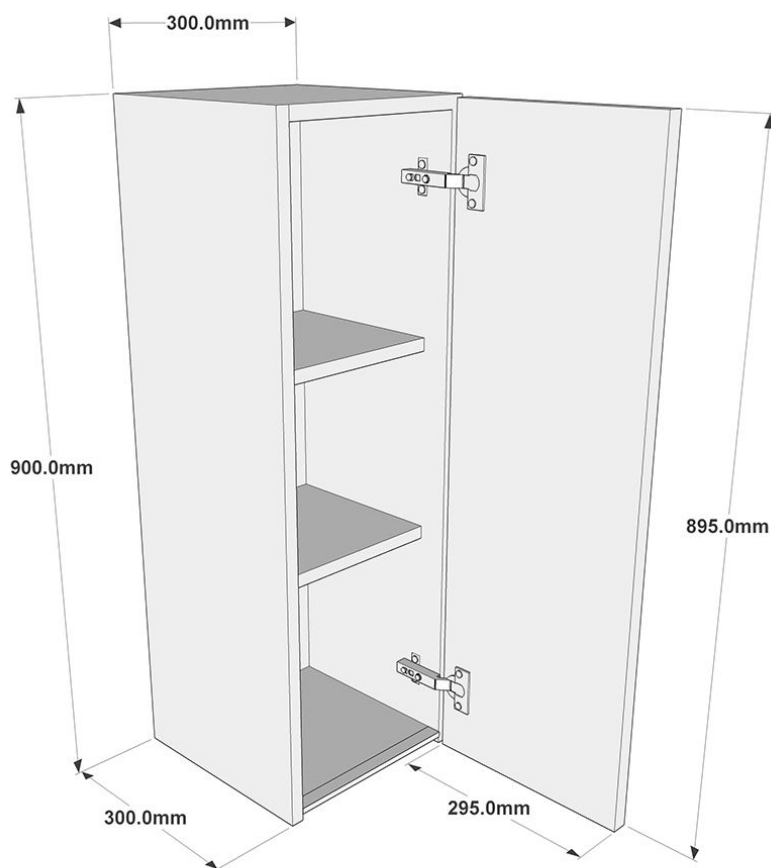

300mm True Handleless Wall Unit - High Height

Information

Tall height True Handleless Wall unit supplied with a 296 x 895mm door in your chosen style and colour. Soft Close Hinges, True Handleless Rail System and Wall hanging brackets included.

Cabinet Specification

18mm thick colour matched cabinet (where possible).

9mm Back Panel.

18mm Service Void.

Wall Hanging Brackets.

Soft Close Hinges.

True Handleless Rail System

Fitting Instructions

Fix the wall hanging brackets at the required position, checking for hidden cables first. Hang the cabinet on the brackets and level the unit as required before securing it to the wall. Fix to any adjacent units using the Cabinet Connectors.

Special Notes

This Carcase is designed to accept the True Handleless Rail System.