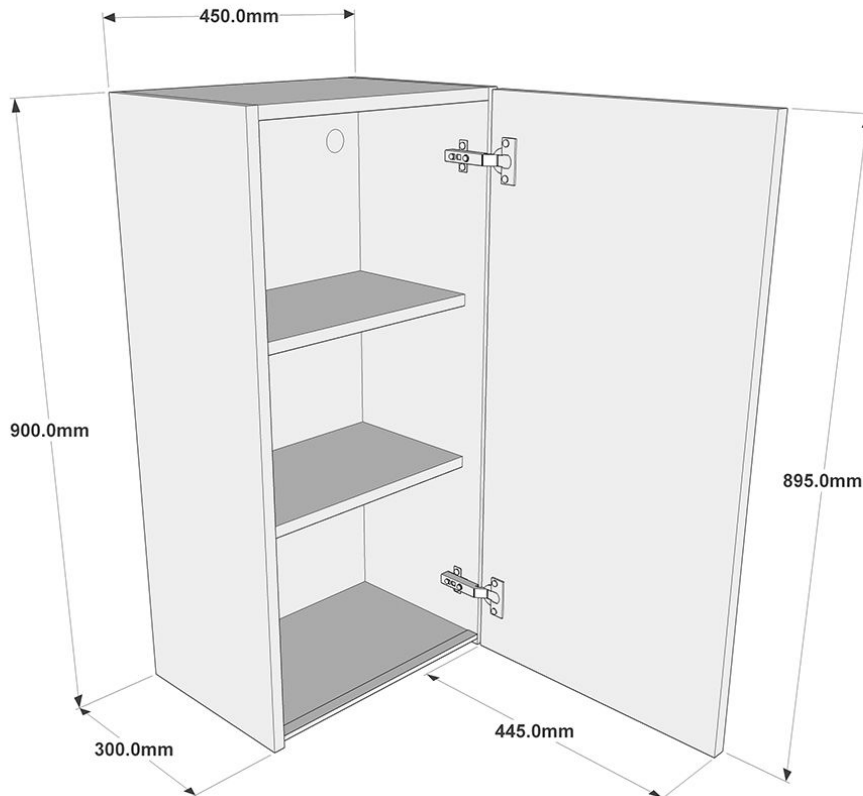

# 450mm True Handleless Wall Unit - High Height

## Information

Tall height True Handleless Wall unit supplied with a 446 x 895mm door in your chosen style and colour. Soft Close Hinges, True Handleless Rail System and Wall hanging brackets included.

## Cabinet Specification

18mm thick colour matched cabinet (where possible).

9mm Back Panel.

18mm Service Void.

Wall Hanging Brackets.

Soft Close Hinges.

True Handleless Rail System