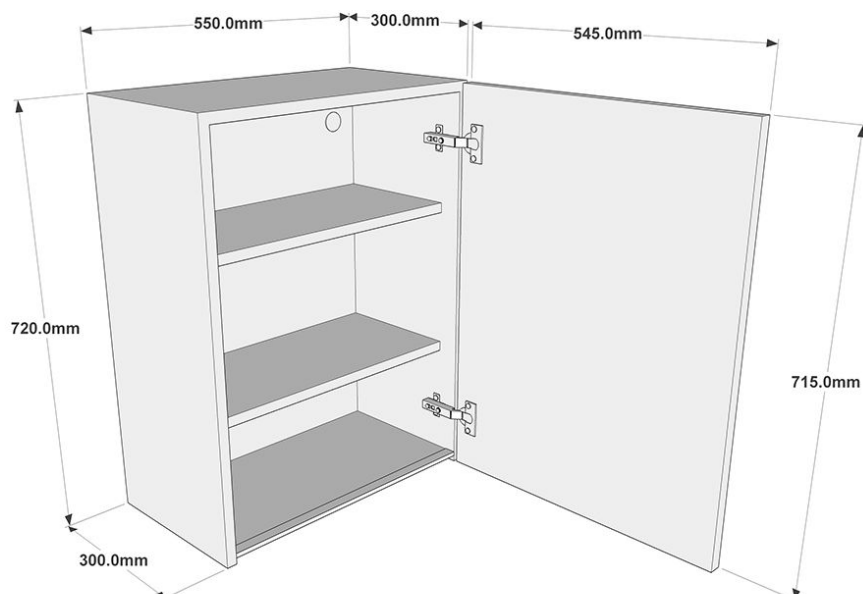

550mm True Handleless Wall Unit - Medium Height

Information

Medium height True Handleless Wall unit supplied with a 546 x 715mm door in your chosen style and colour. Soft Close Hinges, True Handleless Rail System and Wall hanging brackets included.

Cabinet Specification

18mm thick colour matched cabinet (where possible).

9mm Back Panel.

18mm Service Void.

Wall Hanging Brackets.

Soft Close Hinges.

True Handleless Rail System

Fitting Instructions

Fix the wall hanging brackets at the required position, checking for hidden cables first. Hang the cabinet on the brackets and level the unit as required before securing it to the wall. Fix to any adjacent units using the Cabinet Connectors.

Special Notes

This Carcase is designed to accept the True Handleless Rail System.