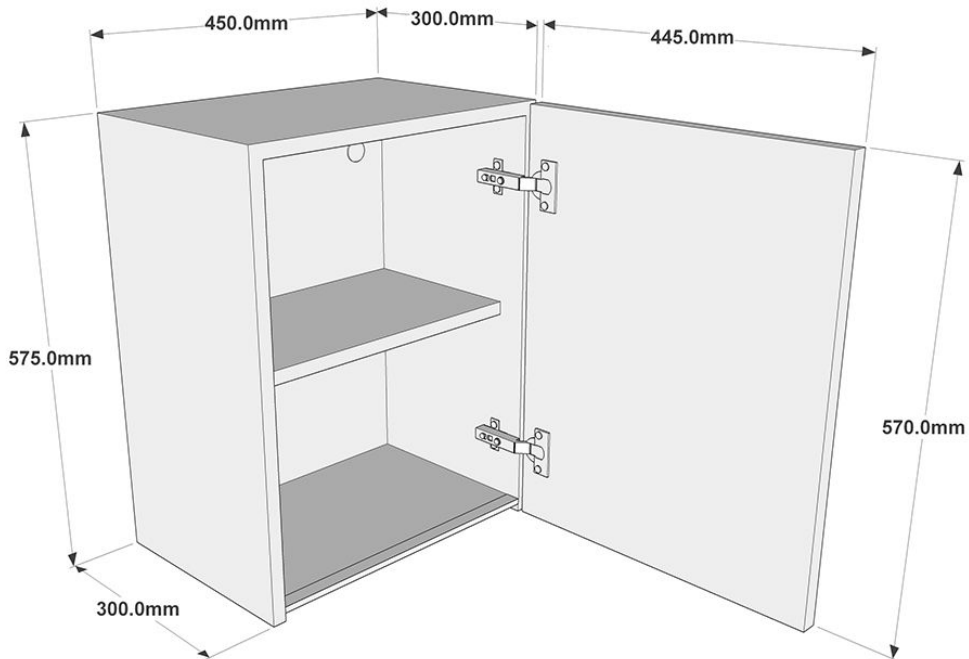

450mm True Handleless Wall Unit - Low Height

Information

Low height True Handleless Wall unit supplied with a 346 x 570mm door in your chosen style and colour. Soft Close Hinges, True Handleless Rail System and Wall hanging brackets included.

Cabinet Specification

- 18mm thick colour matched cabinet (where possible).
- 9mm Back Panel.
- 18mm Service Void.
- Wall Hanging Brackets.
- Soft Close Hinges.
- True Handleless Rail System

Fitting Instructions

Fix the wall hanging brackets at the required position, checking for hidden cables first. Hang the cabinet on the brackets and level the unit as required before securing it to the wall. Fix to any adjacent units using the Cabinet Connectors.

Special Notes

This Carcase is designed to accept the True Handleless Rail System.