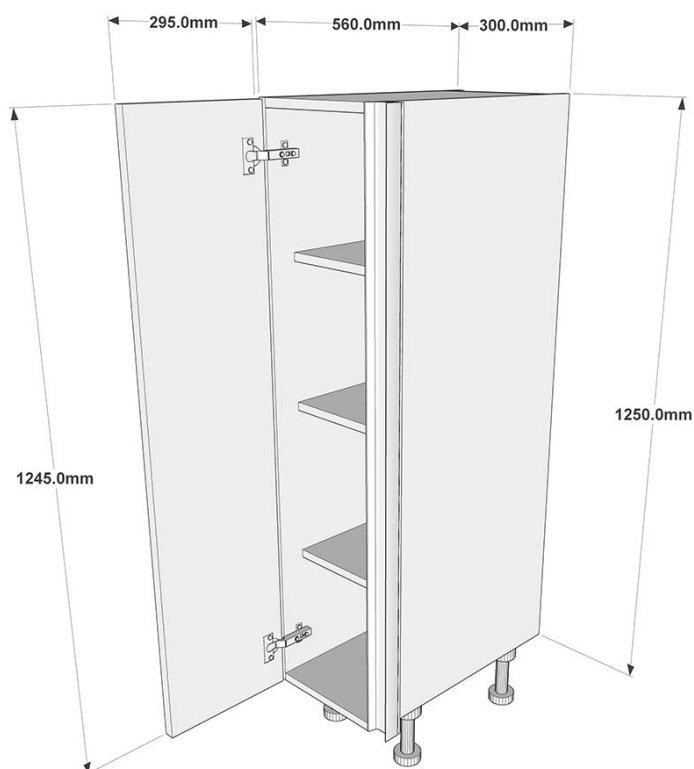

300mm True Handleless Midi Larder - Full Height Door - Left Hand Hinge

Information

Midi Height True Handleless Larder unit supplied with a 1245 x 296mm door in your chosen style and colour. Legs and soft close hinges included. True Handleless Rail System sold separately.

Cabinet Specification

18mm thick colour matched cabinet (where possible).

47mm Service Void.

150mm Plastic Legs (adjustable from 140-160mm).

Soft close hinges.

True Handleless Rail System sold separately.

Fitting Instructions

Insert the 150mm Leg piece (found in plastic fittings bag supplied) into each of the sockets on the base of the cabinet. Level the unit as required and securely fix any adjacent units using the Cabinet Connectors and to the wall using the supplied 'L' Brackets and appropriate screws (not supplied).

Special Notes

This Carcase is designed to accept the True Handleless Rail System.