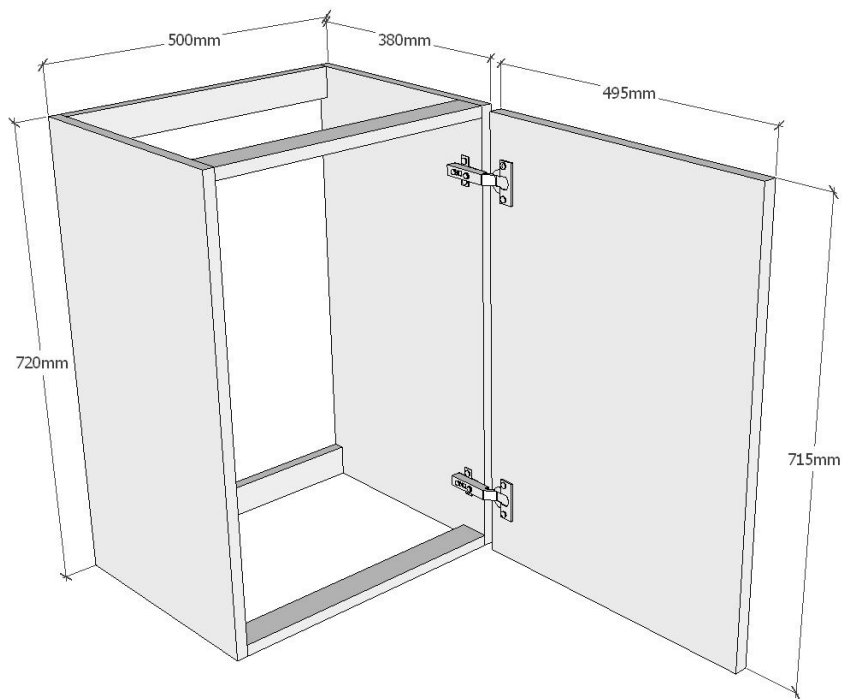

# 500mm Boiler Housing Wall Unit (Medium)

## Information

Medium height carcass frame to house a wall mounted boiler unit supplied with a 715 x 496mm door in your chosen style and colour. Wall hanging brackets and Soft Close Hinges included.

## Cabinet Specification

18mm thick colour matched cabinet (where possible)..

Wall Hanging Brackets.

Soft Close Hinges.