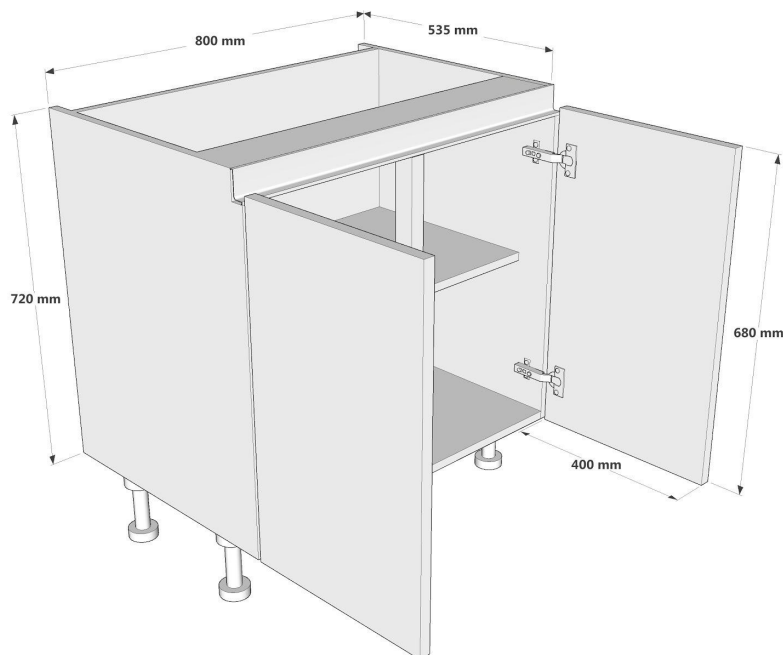

# 800mm True Handleless Highline Base Unit

## Information

True Handleless base unit supplied with two 685mm x 396mm doors in your chosen style and colour. Legs and Hinges included. True Handleless Rail System sold separately.

## Cabinet Specification

18mm thick colour matched cabinet (where possible).

47mm Service Void.

150mm Plastic Legs (adjustable from 140-160mm).

Soft Close Hinges Included.

True Handleless Rail System sold separately.

## Fitting Instructions

Insert the 150mm Leg piece (found in plastic fittings bag supplied) into each of the sockets on the base of the cabinet. Level the unit as required and securely fix any adjacent units using the Cabinet Connectors and to the wall using the supplied 'L' Brackets and appropriate screws (not supplied).